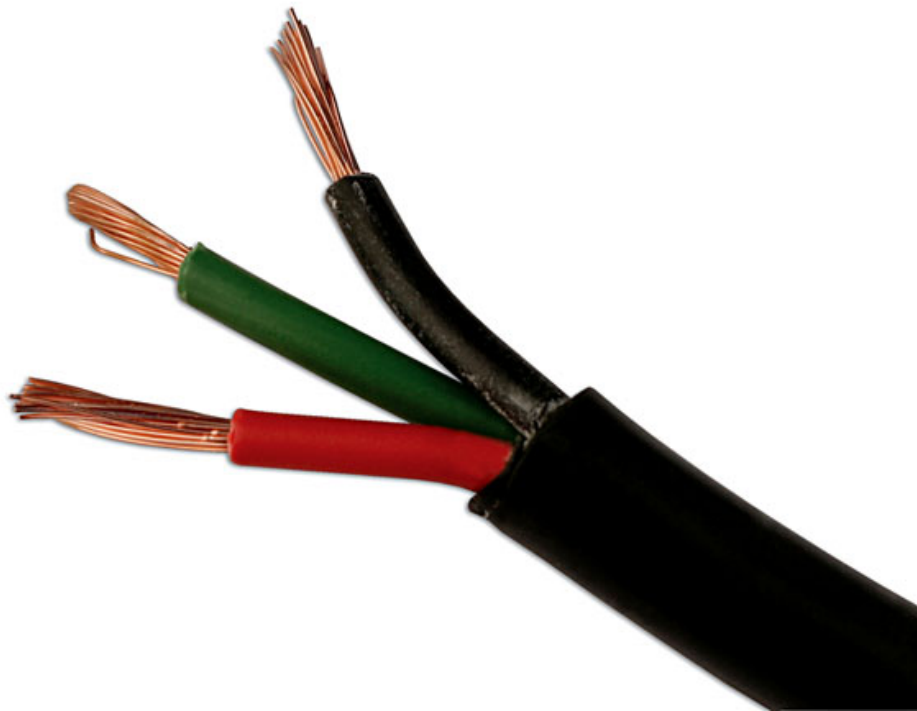

## Black 4 Core Auto Cable 5.75A 30m

### Additional Information

- Black PVC-sheathed 4 core Auto Cable
- 4 x 0.65mm<sup>2</sup>
- 5.75amps
- Auto cable.
- 30m coil.

<http://product/30090>